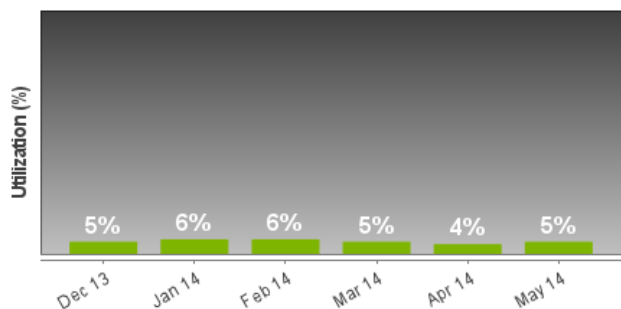

Utilization Report by Period

From: 12/1/13 12:00 to 5/31/14 11:59 PM Units: All

Keyword	Utilization	Unique Visits	Utilization Rate	Total Views
Healing	305	5924	5%	1578
Dec 13	48	1064	5%	171
		Started	Completed	Completion Rate
		253	137	54
Jan 14	58	918	6%	341
		Started	Completed	Completion Rate
		171	79	46
Feb 14	61	1003	6%	430
		Started	Completed	Completion Rate
		349	156	45
Mar 14	46	949	5%	225
		Started	Completed	Completion Rate
		428	278	65
Apr 14	38	1008	4%	158
		Started	Completed	Completion Rate
		225	133	59
May 14	54	982	5%	253
		Started	Completed	Completion Rate
		166	93	56

Healing